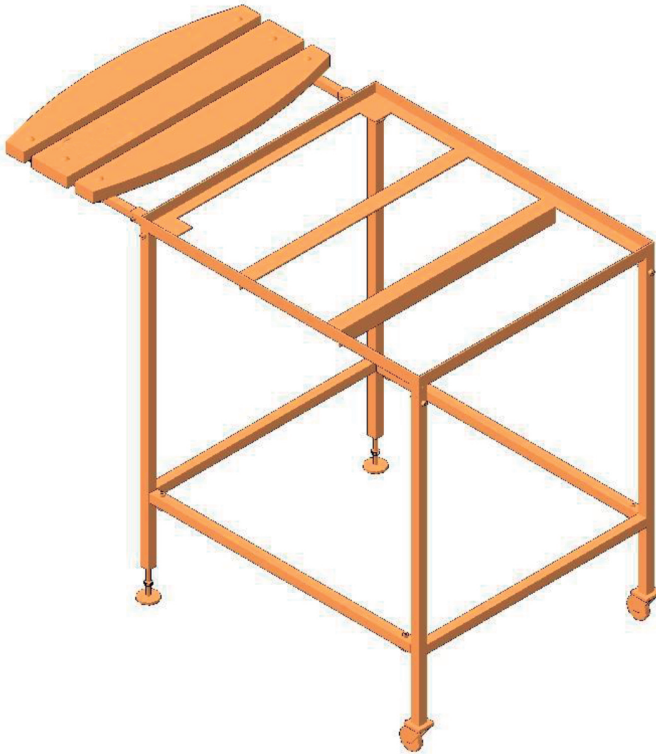

BASE

**TABLE FOR MULTIFUNCTIONAL
BRAVO WOOD OVEN**

PASSPORT