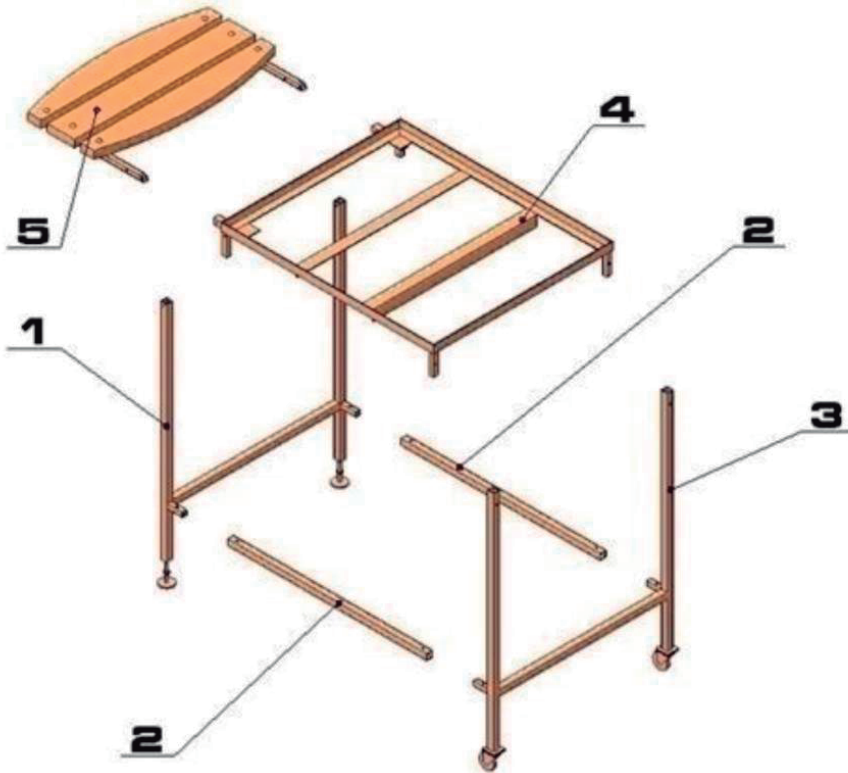

## USAGE AND DESCRIPTION

The GIRtechBASE table is designed only to mount the GIRtech BRAVO multifunctional wood oven on it.

For ease of use, it is supplied with a front table-flap.

**WARNING! USE IT ONLY FOR THE PURPOSE SPECIFIED.**

## TABLE BACIS ELEMENTS

The table is delivered disassembled. Each of the component parts is numbered 1 to 9. The details are shown in the figure.

A complete set contains the following parts:

1. Table construction elements - 6 pcs.
2. Bolt M6x30 - 6 pcs.
3. Bolt M6x50 - 2 pcs.
4. Nut M6 - 8 pcs.
5. Hex key - 1 pc.

### SET VIEW

<b>6</b>	<b>Bolt M6x30</b>	<b>7</b>	<b>Bolt M6x50</b>	<b>8</b>	<b>Nut M6x</b>	<b>9</b>	<b>Hex key</b>
							
<b>6 pcs.</b>		<b>2 pcs.</b>		<b>6 pcs.</b>		<b>1 pc.</b>	